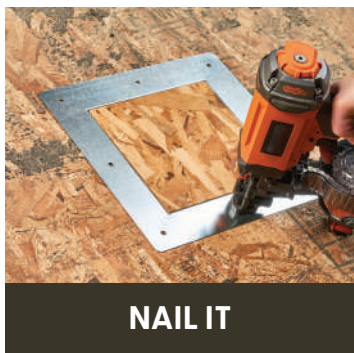

SmartPlug™

ROOF PATCH

The smartest solution for covering holes in the roof fast.

› FEATURES & APPLICATIONS

SmartPlug™

ROOF PATCH

ROOF PROTECTION

by Quarrix.

Installation videos,
NFA Calculator, Tips,
and Warranty

PART #	#99008	#99012
PATCH SIZE	8" x 8" 203 mm x 203 mm	12" x 12" 305 mm x 305 mm
OUTSIDE DIMENSIONS	12" x 12" 30.48 cm x 30.48 cm	16" x 16" 40.64 cm x 40.64 cm
WOOD DIMENSIONS	7 7/8" x 7 7/8" 20 cm x 20 cm	11 1/8" x 11 1/8" 30.16 cm x 30.16 cm
THICKNESS	7/16" 1 cm	7/16" 1 cm
MATERIAL	24 Gauge Galvanized Steel and 7/16" OSB Sheeting	24 Gauge Galvanized Steel and 7/16" OSB Sheeting