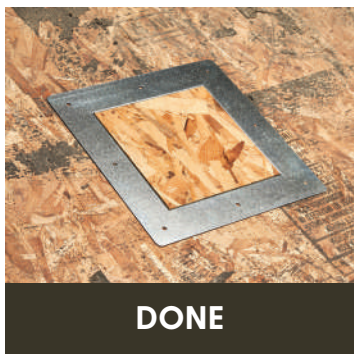

SmartPlug™

ROOF PATCH

The smartest solution for covering holes in the roof fast.

› FEATURES & APPLICATIONS

SmartPlug™

ROOF PATCH

ROOF PROTECTION

by Quarrix.

Installation videos,
NFA Calculator, Tips,
and Warranty

PART #	#99008	#99012
PATCH SIZE	8" x 8" 203 mm x 203 mm	12" x 12" 305 mm x 305 mm
OUTSIDE DIMENSIONS	12" x 12" 30.48 cm x 30.48 cm	16" x 16" 40.64 cm x 40.64 cm
WOOD DIMENSIONS	7 7/8" x 7 7/8" 20 cm x 20 cm	11 1/8" x 11 1/8" 30.16 cm x 30.16 cm
THICKNESS	7/16" 1 cm	7/16" 1 cm
MATERIAL	24 Gauge Galvanized Steel and 7/16" OSB Sheeting	24 Gauge Galvanized Steel and 7/16" OSB Sheeting