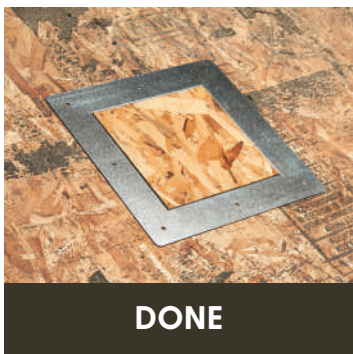

SmartPlug™

ROOF PATCH

The smartest solution for covering holes in the roof fast.

› FEATURES & APPLICATIONS

SmartPlug™

ROOF PATCH

ROOF PROTECTION

by Quarrix.

Installation videos,
NFA Calculator & Tips,
Warranty & Patents

PART #	#99008	#99012
PATCH SIZE	8" x 8" 203 mm x 203 mm	12" x 12" 305 mm x 305 mm
OUTSIDE DIMENSIONS	12" x 12" 30.48 cm x 30.48 cm	16" x 16" 40.64 cm x 40.64 cm
WOOD DIMENSIONS	7 7/8" x 7 7/8" 20 cm x 20 cm	11 1/8" x 11 1/8" 30.16 cm x 30.16 cm
THICKNESS	7/16" 1 cm	7/16" 1 cm
MATERIAL	24 Gauge Galvanized Steel and 7/16" OSB Sheeting	24 Gauge Galvanized Steel and 7/16" OSB Sheeting