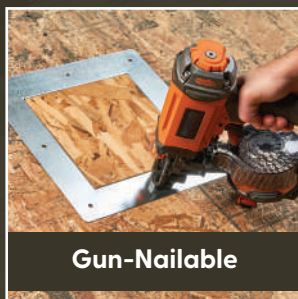

SmartPlug™

ROOF PATCH

The smartest solution for covering holes in the roof fast.

› FEATURES & APPLICATIONS

SmartPlug™

ROOF PATCH

ROOF PROTECTION

by Quarrix.

Installation videos,
NFA Calculator & Tips,
Warranty & Patents

PART #	#99008	#99012
PATCH SIZE	8" x 8" 203 mm x 203 mm	12" x 12" 305 mm x 305 mm
OUTSIDE DIMENSIONS	12" x 12" 30.48 cm x 30.48 cm	16" x 16" 40.64 cm x 40.64 cm
WOOD DIMENSIONS	7 7/8" x 7 7/8" 20 cm x 20 cm	11 1/8" x 11 1/8" 30.16 cm x 30.16 cm
THICKNESS	7/16" 1 cm	7/16" 1 cm
MATERIAL	24 Gauge Galvanized Steel and 7/16" OSB Sheeting	24 Gauge Galvanized Steel and 7/16" OSB Sheeting