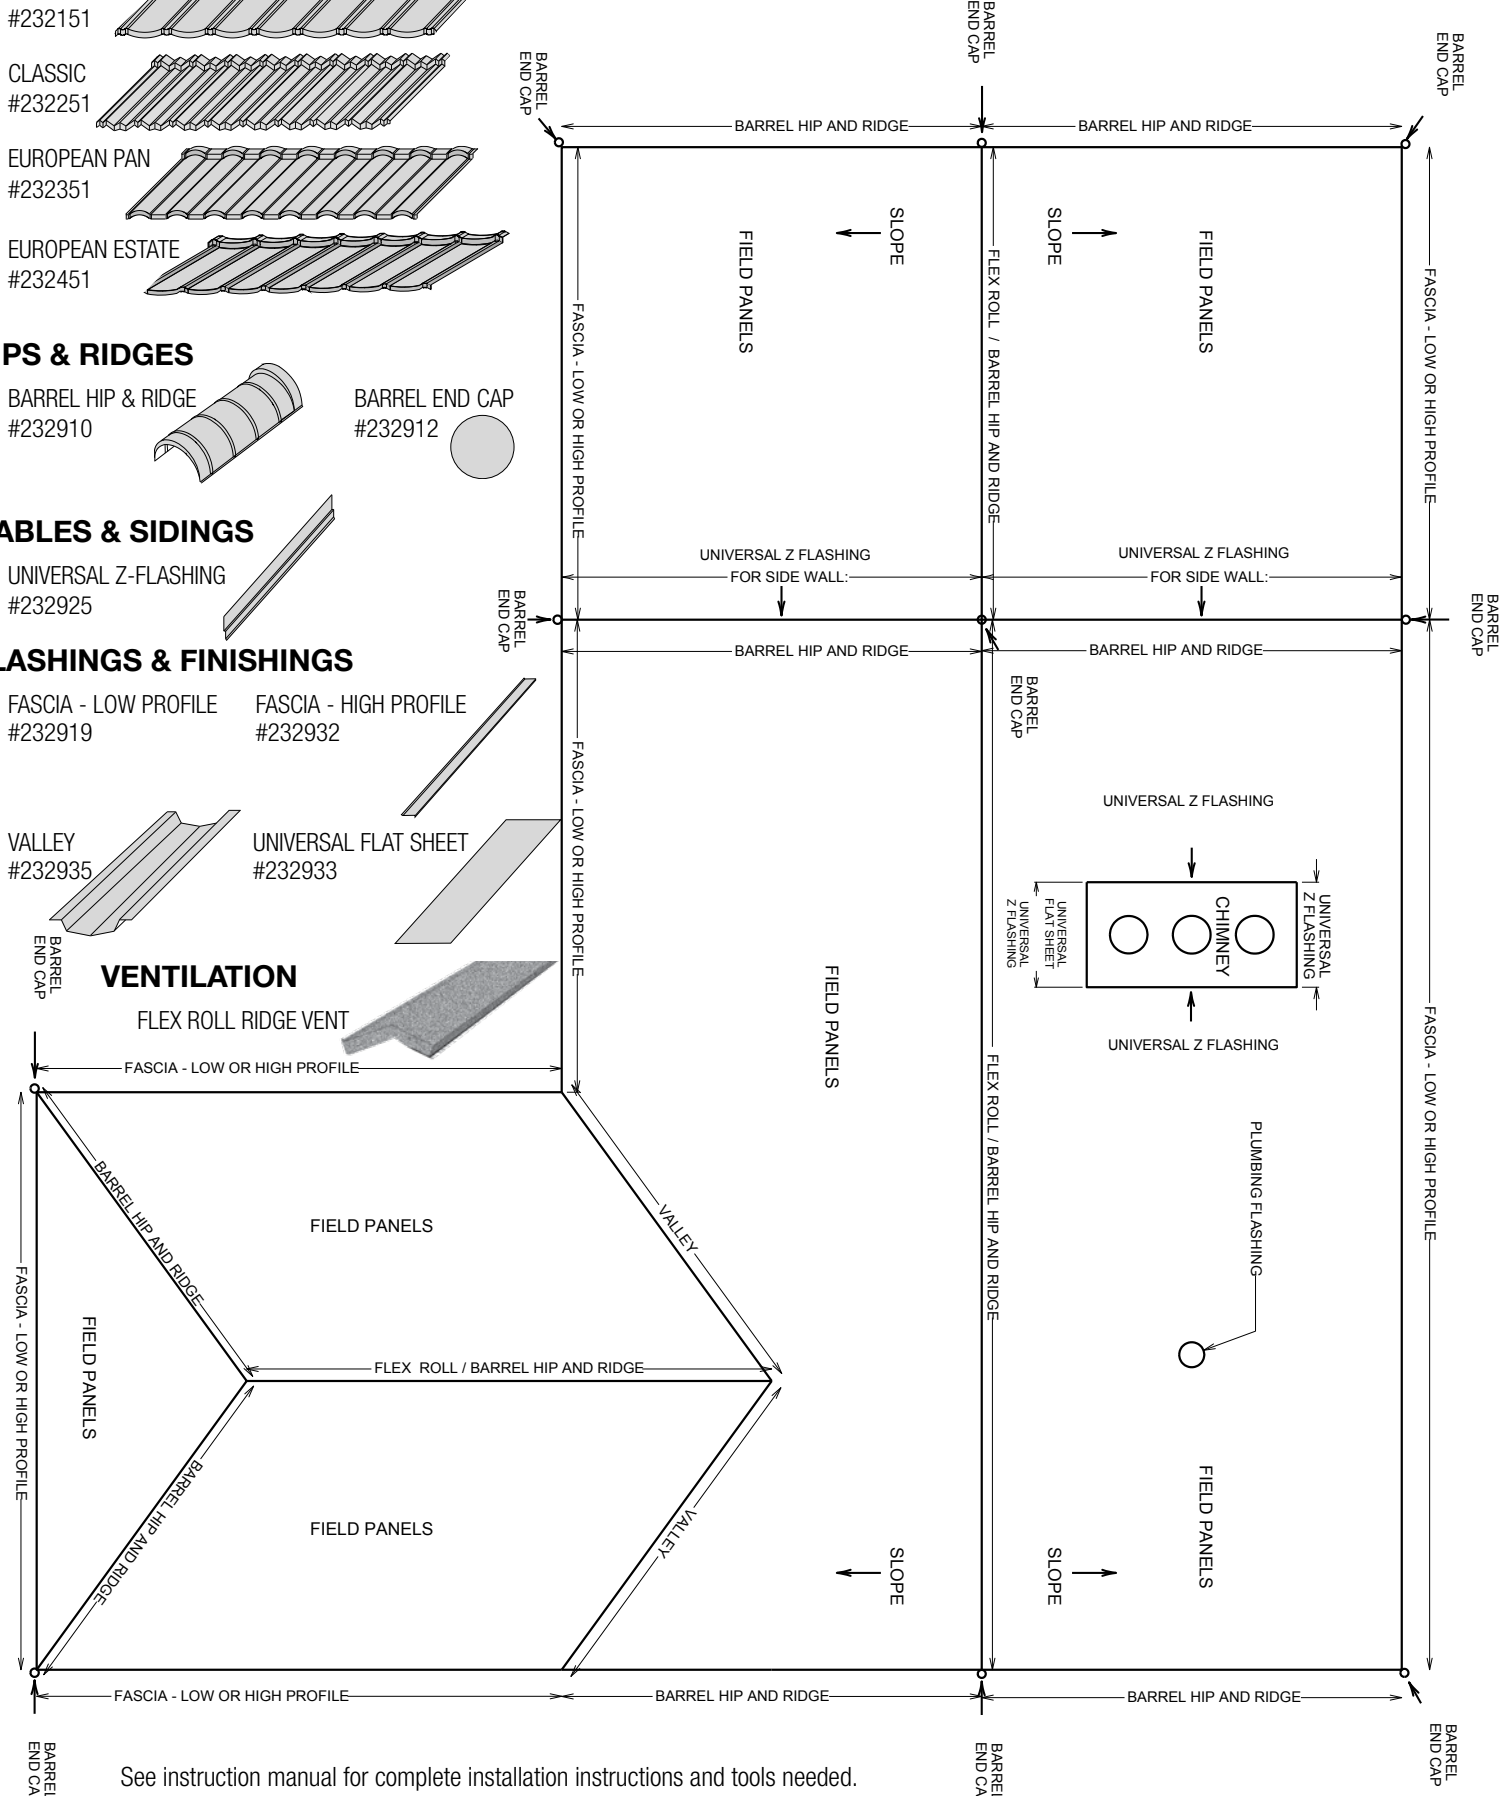

MISSION CLAY | CLASSIC | EUROPEAN PAN | EUROPEAN ESTATE

Stone Coated Steel Batten Installation System Components

FIELD PANEL

HIPS & RIDGES

GABLES & SIDINGS

FLASHINGS & FINISHINGS

VENTILATION

See instruction manual for complete installation instructions and tools needed.