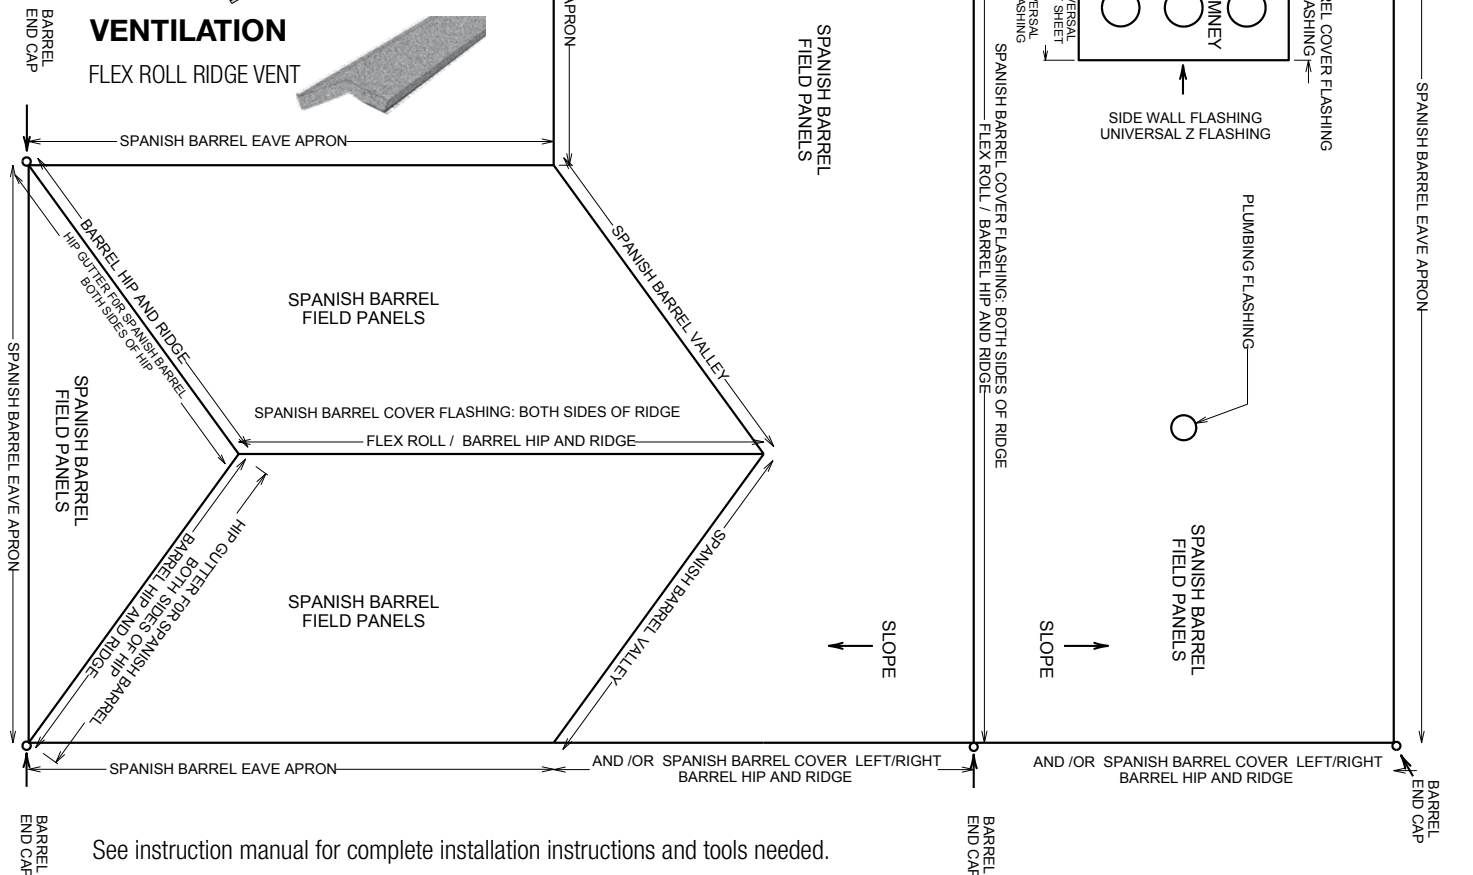

UNIVERSAL Z-FLASHING
#232925

SPANISH BARREL GABLE COVER
LEFT #232917 & RIGHT #232918

FLASHINGS & FINISHINGS

SPANISH BARREL VALLEY
#232936

UNIVERSAL FLAT SHEET
#232933

SPANISH BARREL COVER FLASHING
#232937

SPANISH BARREL EAVE APRON
#232916

VENTILATION

FLEX ROLL RIDGE VENT

See instruction manual for complete installation instructions and tools needed.