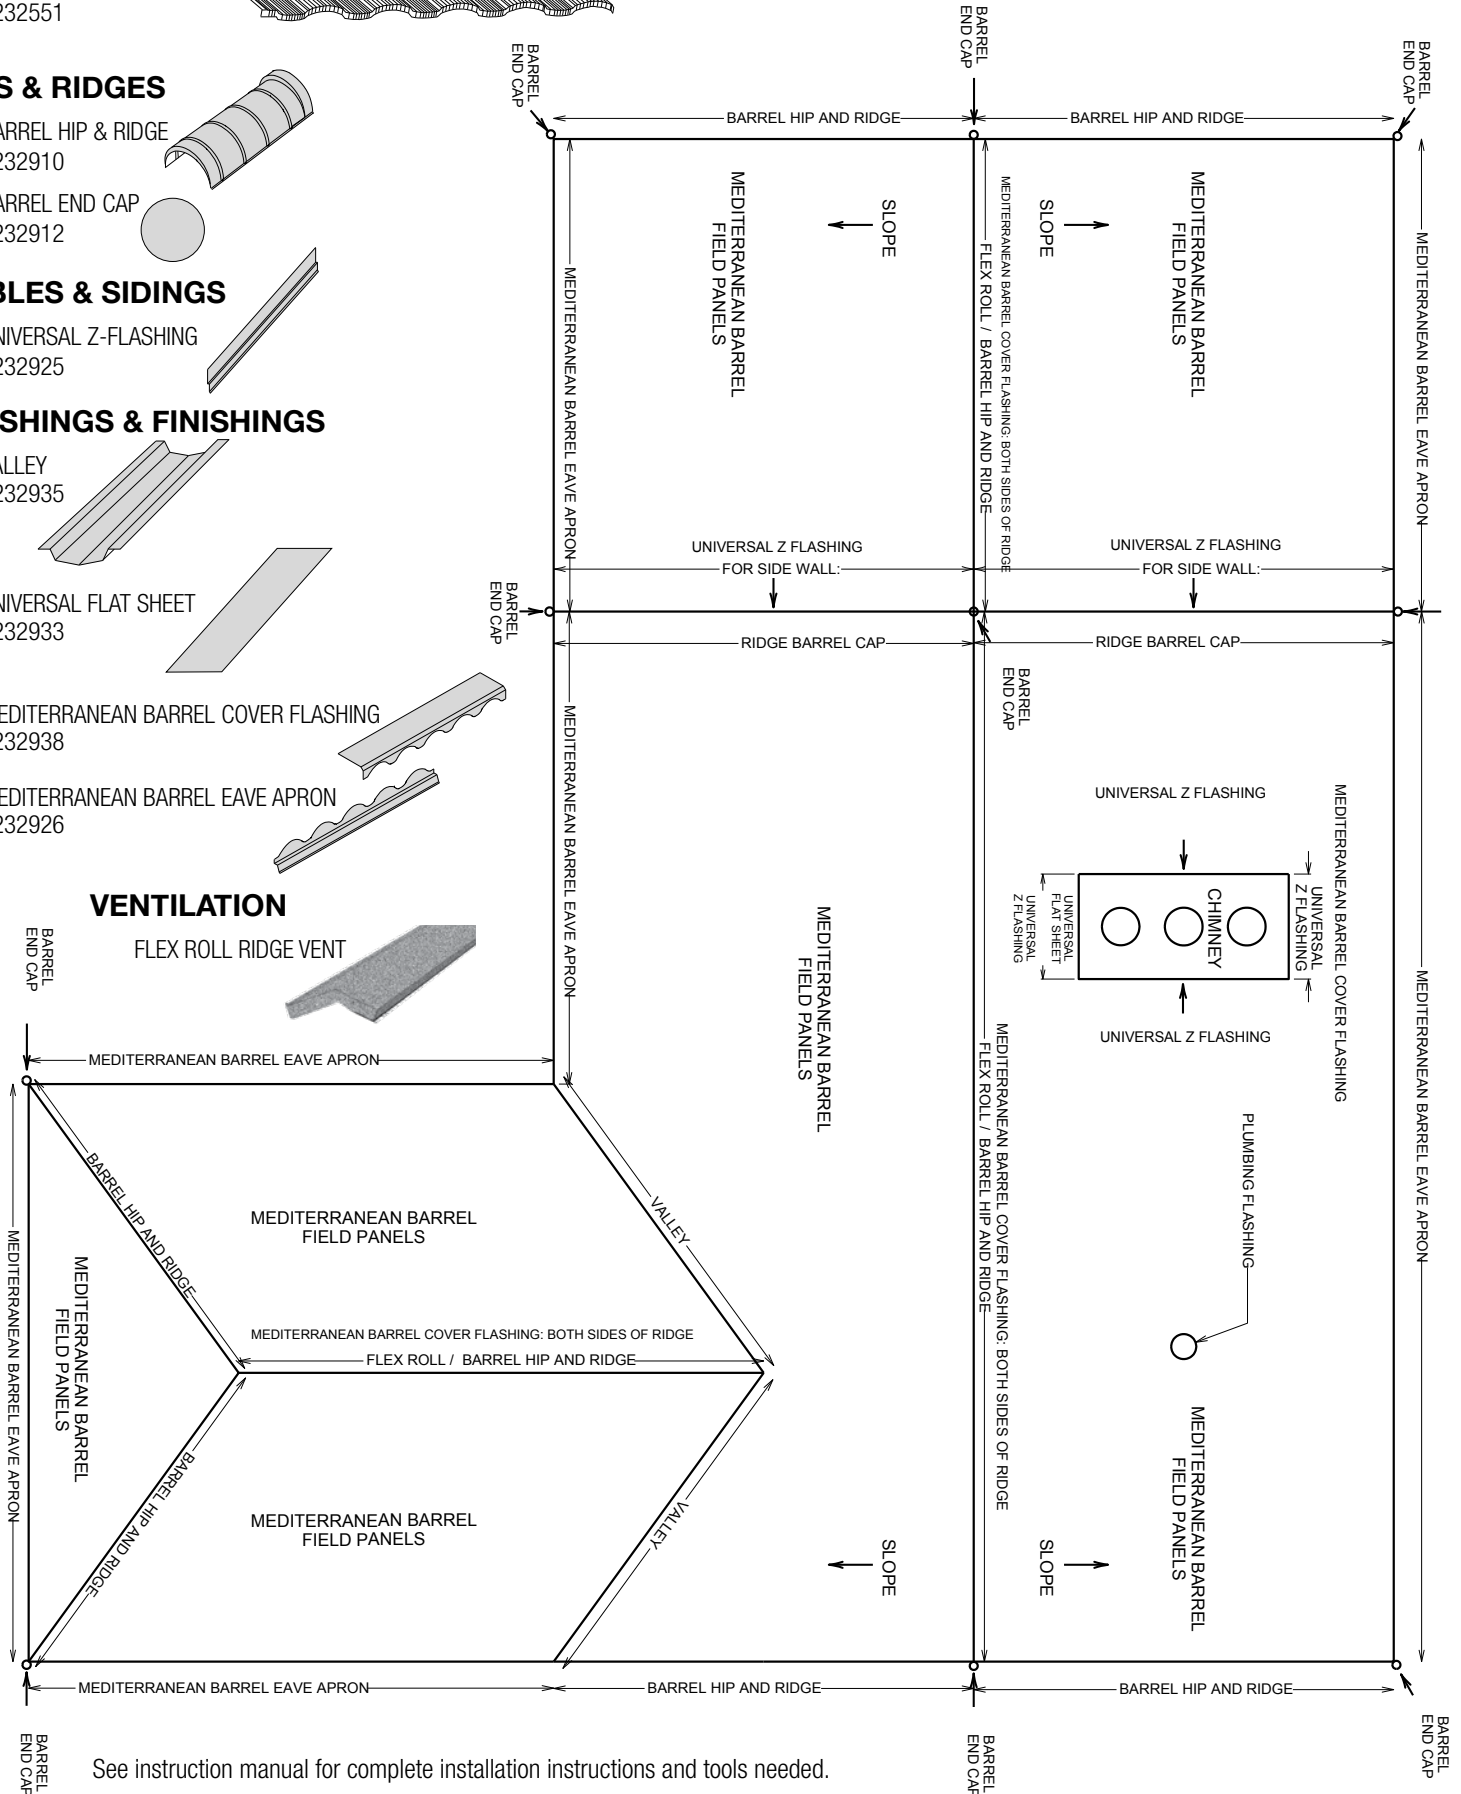

UNIVERSAL Z-FLASHING
#232925

FLASHINGS & FINISHINGS

VALLEY
#232935

UNIVERSAL FLAT SHEET
#232933

MEDITERRANEAN BARREL COVER FLASHING
#232938

MEDITERRANEAN BARREL EAVE APRON
#232926

VENTILATION

FLEX ROLL RIDGE VENT

See instruction manual for complete installation instructions and tools needed.