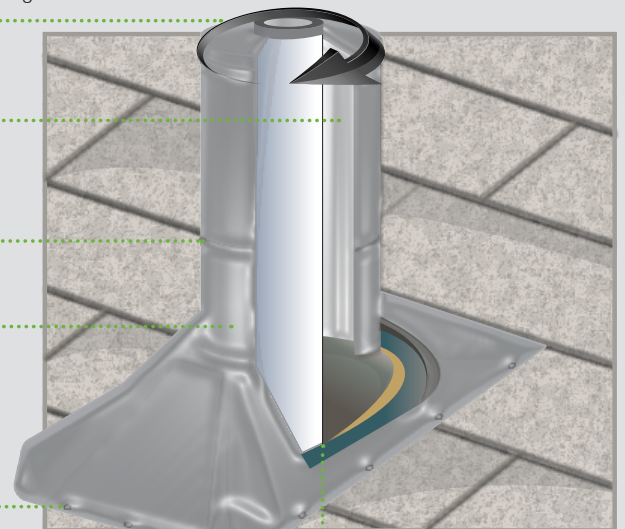

PIPE BOOT

Overview

Quarrix Pipe Boot is an all-steel weatherproof pipe flashing that protects against plumbing vent leaks through extreme weather conditions for the life of the roof. The Quarrix Pipe Boot's TightLOCK™ TOP grips the pipe and forms a weather-tight seal for a faster install. Telescoping sleeve allows for varying pipe heights, roof expansion and works to combat frost in cold climates. The Quarrix Pipe Boot easily adjusts to roof pitches between 3/12 to 14/12 for a custom fit.

Quarrix Pipe Boot Benefits

- All-steel construction resists all types of weather to **prevent leaking**
- Lead-free design **eliminates damage** from squirrels
- Standard and High Pitch bases available in pitches from 3/12 - 14/12
- TightLOCK™ Top slides over the pipe and **securely grips the pipe surface**
- Raised nail bosses provide a **quick nailing guide**
- For pipes that extend up to 14" above roof deck
- Optional extender tube available to increase height to 24"
- Guaranteed the life of the roof (Lifetime Limited Warranty)

Available Colors

Four color options to coordinate with every roof. Kynar® finished Weathered Wood, Black, Dark Brown or paintable Mill finish.

Finally, a pipe boot **Built to Last™**

Featuring the **TightLOCK™ TOP** that grips the pipe and forms a weather-tight seal.
Place it, Turn it, Done.

Air space allows air circulation to resist frost from closing vent

Telescoping sleeve allows for varying pipe heights as well as roof expansion and contraction

Available for 1½", 2", 3" and 4" pipe sizes

Raised nail bosses for easy installation

Easily adjustable base with pinch & push corners

No rubber gasket to fail and allow water penetration