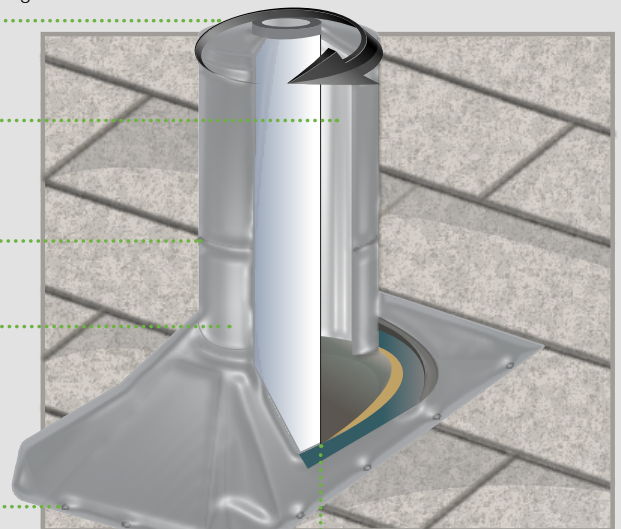

Finally, a pipe boot **Built to Last**®

Featuring the **TightLOCK® TOP** that grips the pipe and forms a weather-tight seal.
Place it, Turn it, Done.

Air space allows air circulation to resist frost from closing vent

Telescoping sleeve allows for varying pipe heights as well as roof expansion and contraction

Available for 1½", 2", 3" and 4" pipe sizes

Raised nail bosses for easy installation

Easily adjustable base with pinch & push corners

No rubber gasket to fail and allow water penetration